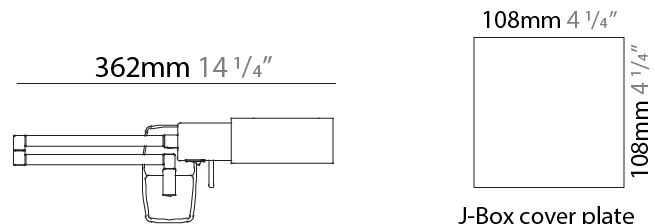

PROJECT	_____
TYPE	_____
SPECIFIER	_____
QUANTITY	_____
DATE	_____

ELEA LECTURA SURFACE

D93246-

base number   Finish
Options

1. To build a product code in our configurator select the specify button on the base model # product page
2. To build a manual product code on this datasheet choose from the options listed below in blue font and add the suffix to the base model #

GENERAL

Series: Elea Lectura _____
Brand: Milan _____
Division: Design _____
Mounting Type: Surface _____
Mounting Location: Wall _____

PHYSICAL

Shape: Abstract _____
Length (mm): 362 - 550 _____
Length (in): 14 1/4 _____
Height (mm): 118 _____
Height (in): 4 5/8 _____
Extension (mm): 362 - 550 _____
Extension (in): 14 1/4 _____
Light Distribution: Adjustable / Direct _____
Fixture Finish: **BLK / NIC** _____
Fixture Material: Aluminum _____

ELECTRICAL

Lamp Type: LED _____
Input Wattage (W): 12 _____
Dimming: Electronic Low Voltage Dimming _____
Input Voltage (V): 120Vac Direct Line _____

LED

Number of LEDs: 3 _____
Color Temperature (°K): 2700-2900 _____
Max. Delivered Lumen (lm): 900 _____
CRI: >80 CRI _____

OPTICAL

Adjustability: Tilting and rotating _____

RATINGS AND CERTIFICATIONS

Certified By: Certified for North American Standards _____
IP rating: IP20 _____

J-Box cover plate
Included