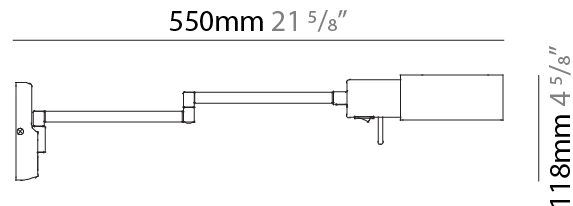

PROJECT	_____
TYPE	_____
SPECIFIER	_____
QUANTITY	_____
DATE	_____

ELEA LECTURA SURFACE

D93246-

base number   Finish
Options

1. To build a product code in our configurator select the specify button on the base model # product page
2. To build a manual product code on this datasheet choose from the options listed below in blue font and add the suffix to the base model #

GENERAL

Series: Elea Lectura _____
Brand: Milan _____
Division: Design _____
Mounting Type: Surface _____
Mounting Location: Wall _____

PHYSICAL

Shape: Abstract _____
Length (mm): 362 - 550 _____
Length (in): 14 1/4 _____
Height (mm): 118 _____
Height (in): 4 5/8 _____
Extension (mm): 362 - 550 _____
Extension (in): 14 1/4 _____
Light Distribution: Adjustable / Direct _____
Fixture Finish: **BLK / NIC** _____
Fixture Material: Aluminum _____

ELECTRICAL

Lamp Type: LED _____
Input Wattage (W): 12 _____
Dimming: Electronic Low Voltage Dimming _____
Input Voltage (V): 120Vac Direct Line _____

LED

Number of LEDs: 3 _____
Color Temperature (°K): 2700-2900 _____
Max. Delivered Lumen (lm): 900 _____
CRI: >80 CRI _____

OPTICAL

Adjustability: Tilting and rotating _____

RATINGS AND CERTIFICATIONS

Certified By: Certified for North American Standards _____
IP rating: IP20 _____

J-Box cover plate
Included